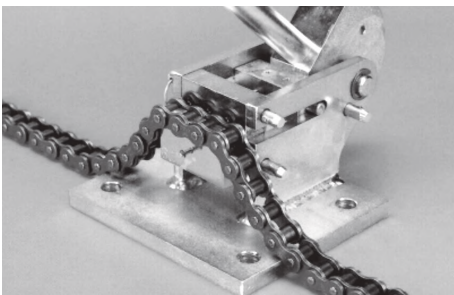

## EZ BREAKER<sup>®</sup> CHAIN BREAKER

Make it easy on yourself the next time you need to break chain. With a simple pull of the handle, the compact Timken Drives EZ Breaker<sup>®</sup> uses powerful cam-action to push both chain pins through the link plates. Using the easily interchangeable precision die sets, you can cut the following roller chain sizes:

- 35 through 100H.
- 2040 through 2060H.
- 40-2 through 80-2.
- 550 through 557.

No more grinding off pin heads. No more hammers and punches.

## EZ CHAIN WEAR GAUGE<sup>®</sup>

Use the patented Timken Drives™ EZ Chain Wear Gauge<sup>®</sup> to quickly check for worn chain. Simply slide the gauge between two roller links to the mark that corresponds with the size of the chain. If the gauge passes through the roller links, the chain is worn and needs to be replaced. It's a fast and efficient way to perform routine maintenance and prevent unexpected downtime.

## EZ CHAIN RACK<sup>®</sup>

Make storing and cutting roller chain easy using the versatile Timken Drives™ EZ Chain Rack<sup>®</sup>.

- Prevents chain from uncoiling with individual clutches on each station.
- Holds up to two, 50-foot reels on each of its four stations.
- Allows you to easily switch between chain sizes.
- Rotates in both directions.